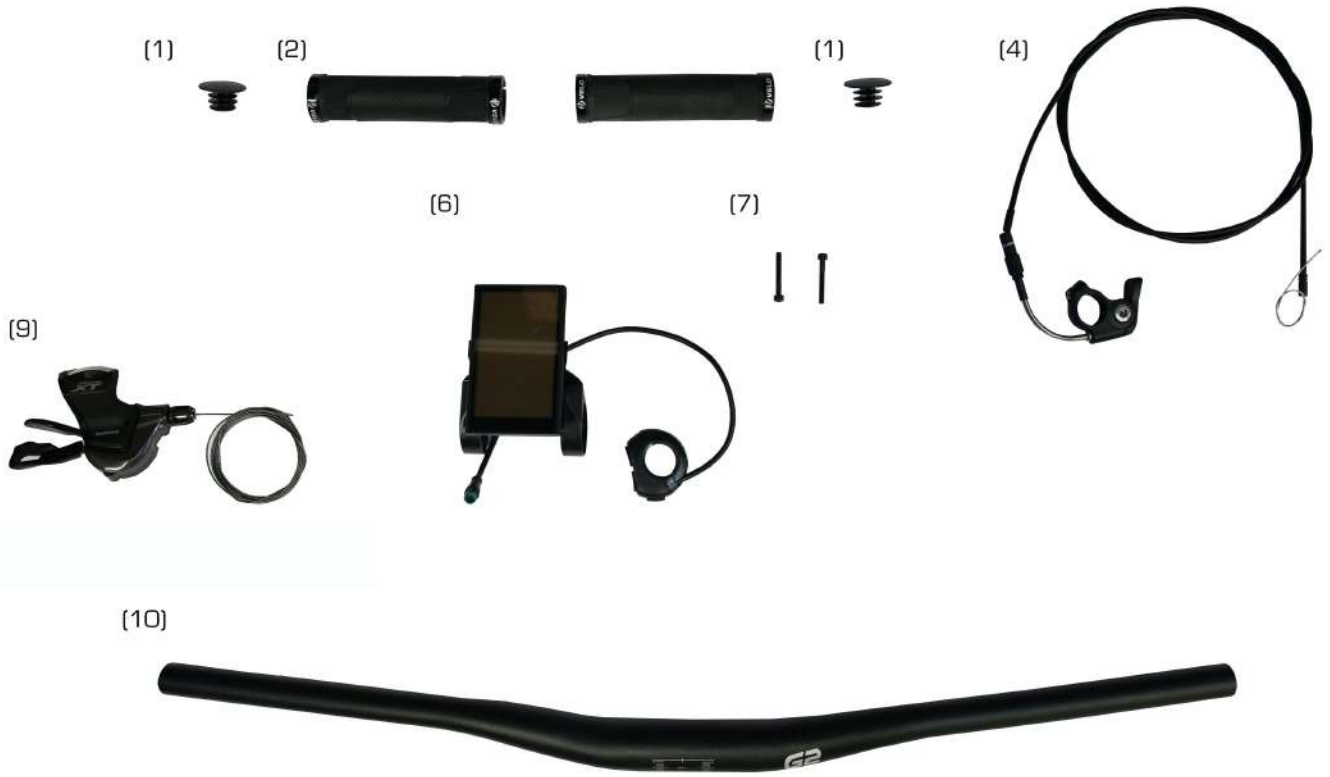

JOTAGAS

MOTORCYCLES & E-BIKES

SPARE PARTS LIST
E-BIKE 2019

Description	page
Sheet 1: Handlebar set	3 - 4
Sheet 2: Steering set	5 - 6
Sheet 3: Rear wheel set	7 - 8
Sheet 4: Front wheel set	9 - 10
Sheet 5: Swingarm set	11 - 12
Sheet 6: Chassis set	13 - 14
Sheet 7: Pedalier motor set	15 - 16
Sheet 8: Front suspension set	17 - 18
Sheet 9: Front break set	19 - 20
Sheet 10: Rear break set	21 - 22

(iva no incluido)

Nº	Reference	Description	Quantity
1	B25C000101	HANDLEBAR PROTECTION PLUG	2
2	B25C000102	HANDLE SET	1
4	B25C000104	TRIGGER TELESCOPIC SEATPOST	1
6	B25C000106	DISPLAY	1
7	B25C000107	SCREW 4x30 ALLEN	2
9	B25C000109	SHIFTER	1
10	B25C000110	HANDLEBAR	1

Nº	Reference	Description	Quantity
1	B25C000301	CASSETTE	1
2	B25C000302	CASSETTE SEPARATION WASHER 41x35x1	1
3	B25C000303	TYRE 27,5"	1
3	B25C000303B	TYRE 29"	1
4	B25C000304	REAR WHEEL 27,5"	1
4	B25C000304B	REAR WHEEL 29"	1
5	B25C000305	INNER TUBE 27,5"	1
5	B25C000305B	INNER TUBE 29"	1
6	B25C000306	SCREW 5x10 TORCH	6
7	B25C000307	REAR BRAKE DISC 180 Ø	1
8	B25C000308	REAR WHEEL AXLE	1
9	B25C000309	REAR WHEEL SENSOR MAGNET	1