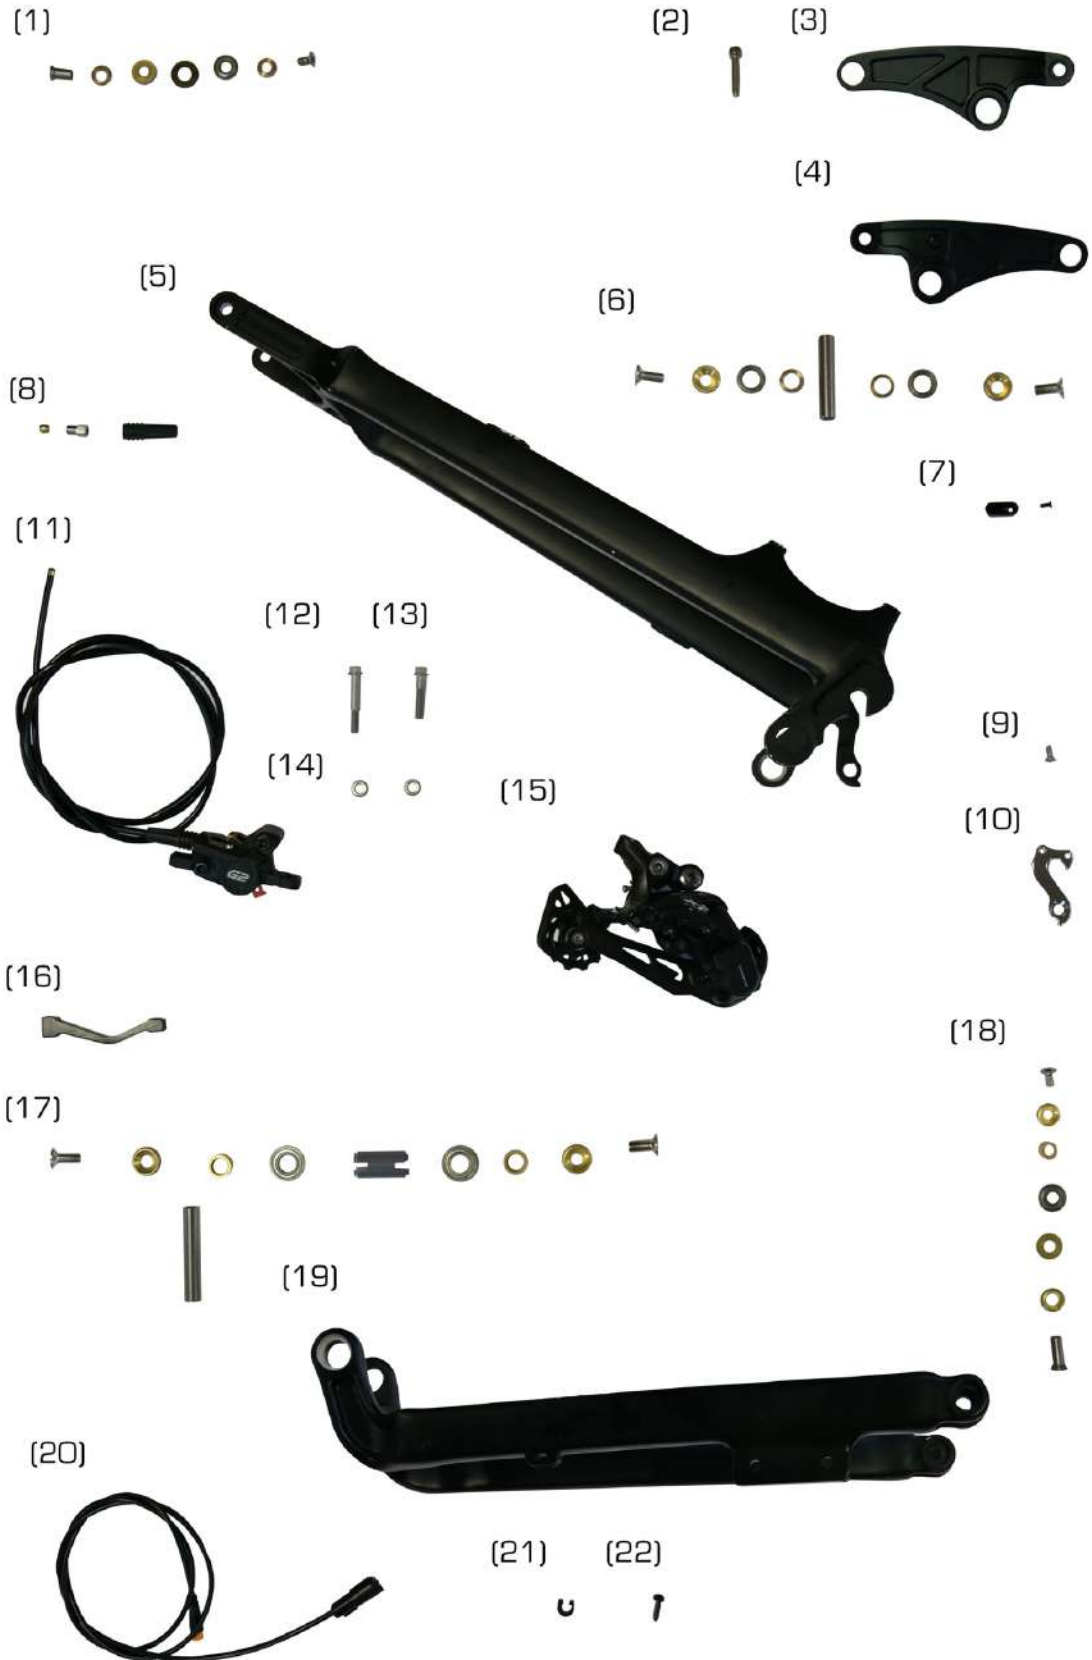

(iva no incluido)

Nº	Reference	Description	Quantity
1	B25C000101	HANDLEBAR PROTECTION PLUG	2
2	B25C000102	HANDLE SET	1
4	B25C000104	TRIGGER TELESCOPIC SEATPOST	1
6	B25C000106	DISPLAY	1
7	B25C000107	SCREW 4x30 ALLEN	2
9	B25C000109	SHIFTER	1
10	B25C000110	HANDLEBAR	1

Nº	Reference	Description	Quantity
1	B25C000201	STEERING AXLE SCREW PROTECTION PLUG	1
2	B25C000202	SCREW 6x30 ALLEN	1
3	B25C000203	SUPERIOR STEERING PLUG	1
4	B25C000204	STEERING SEPARATOR 5 MM	1
5	B25C000205	STEERING SEPARATOR 10 MM	1
6	B25C000206	STEM	1
7	B25C000207	STEERING SEPARATOR 15 MM	1
8	B25C000208	TOP BRACE STEERING	1
9	B25C000209	STEERING RETAINER COVER	1
10	B25C000210	SEPARATOR WASHER 0.3x33x29	1
11	B25C000211	STEERING CENTER WASHER 30x29x5	1
12	B25C000212	TOP STEERING BEARING 41x30x7	1
13	B25C000213	OCTOPUS	1
14	B25C000214	SCREW 6x16 ALLEN	7
15	B25C000215	LOWER STEERING BEARING 46x33x7	1
16	B25C000216	STEERING CENTRAL LOWER COVER 46x30x6	1
17	B25C000217	STEERING TUBE	1
18	B25C000218	BOTTOM BRACE STEERING	1

Nº	Reference	Description	Quantity
1	B25C000301	CASSETTE	1
2	B25C000302	CASSETTE SEPARATION WASHER 41x35x1	1
3	B25C000303	TYRE 27,5"	1
3	B25C000303B	TYRE 29"	1
4	B25C000304	REAR WHEEL 27,5"	1
4	B25C000304B	REAR WHEEL 29"	1
5	B25C000305	INNER TUBE 27,5"	1
5	B25C000305B	INNER TUBE 29"	1
6	B25C000306	SCREW 5x10 TORCH	6
7	B25C000307	REAR BRAKE DISC 180 Ø	1
8	B25C000308	REAR WHEEL AXLE	1
9	B25C000309	REAR WHEEL SENSOR MAGNET	1

Nº	Reference	Description	Quantity
1	B25C000401	FRONT BRAKE DISC 203 Ø	1
2	B25C000306	SCREW 5x10 TORCH	6
3	B25C000303	TYRE 27,5"	1
3	B25C000303B	TYRE 29"	1
4	B25C000404	FRONT WHEEL 27,5"	1
4	B25C000404B	FRONT WHEEL 29"	1
5	B25C000305	INNER TUBE 27,5"	1
5	B25C000305B	INNER TUBE 29"	1
6	B25C000406	FRONT WHEEL SCREW AXLE	2
7	B25C000407	FRONT WHEEL AXLE	1