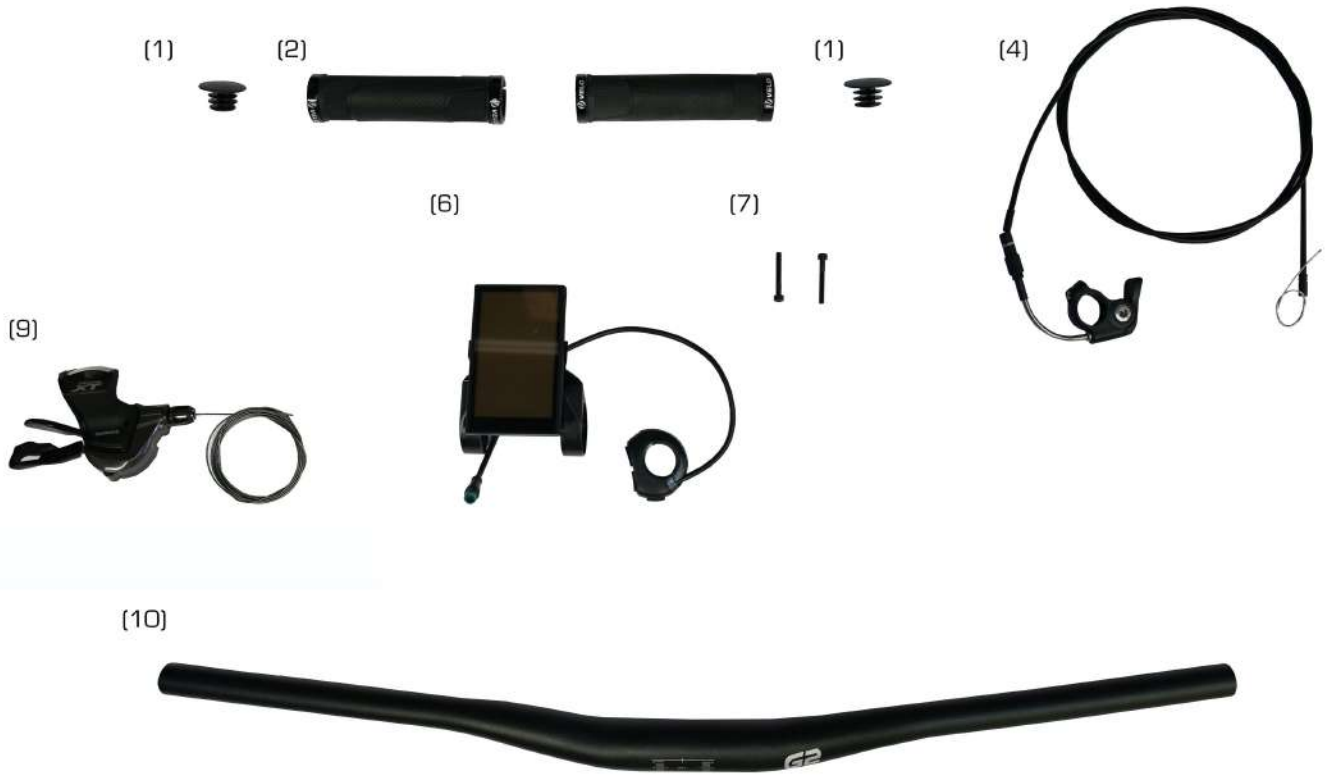

JOTAGAS

MOTORCYCLES & E-BIKES

SPARE PARTS LIST
E-BIKE 2020

Description	page
Sheet 1: Handlebar set	3 - 4
Sheet 2: Steering set	5 - 6
Sheet 3: Rear wheel set	7 - 8
Sheet 4: Front wheel set	9 - 10
Sheet 5: Swingarm set	11 - 12
Sheet 6: Chassis set	13 - 14
Sheet 7: Pedalier motor set	15 - 16
Sheet 8: Front suspension set	17 - 18
Sheet 9: Front break set	19 - 20
Sheet 10: Rear break set	21 - 22

(iva no incluido)

Nº	Reference	Description	Quantity
1	B25C000101	HANDLEBAR PROTECTION PLUG	2
2	B25C000102	HANDLE SET	1
4	B25C000104	TRIGGER TELESCOPIC SEATPOST	1
6	B25C000106	DISPLAY	1
7	B25C000107	SCREW 4x30 ALLEN	2
9	B25C000109	SHIFTER	1
10	B25C000110	HANDLEBAR	1

Nº	Reference	Description	Quantity
1	B25C000301	CASSETTE	1
2	B25C000302	CASSETTE SEPARATION WASHER 41x35x1	1
3	B25C000303	TYRE 27,5"	1
3	B25C000303B	TYRE 29"	1
4	B25C000304	REAR WHEEL 27,5"	1
4	B25C000304B	REAR WHEEL 29"	1
5	B25C000305	INNER TUBE 27,5"	1
5	B25C000305B	INNER TUBE 29"	1
6	B25C000306	SCREW 5x10 TORCH	6
7	B25C000307	REAR BRAKE DISC 180 Ø	1
8	B25C00030820	REAR WHEEL AXLE	1
9	B25C000309	REAR WHEEL SENSOR MAGNET	1