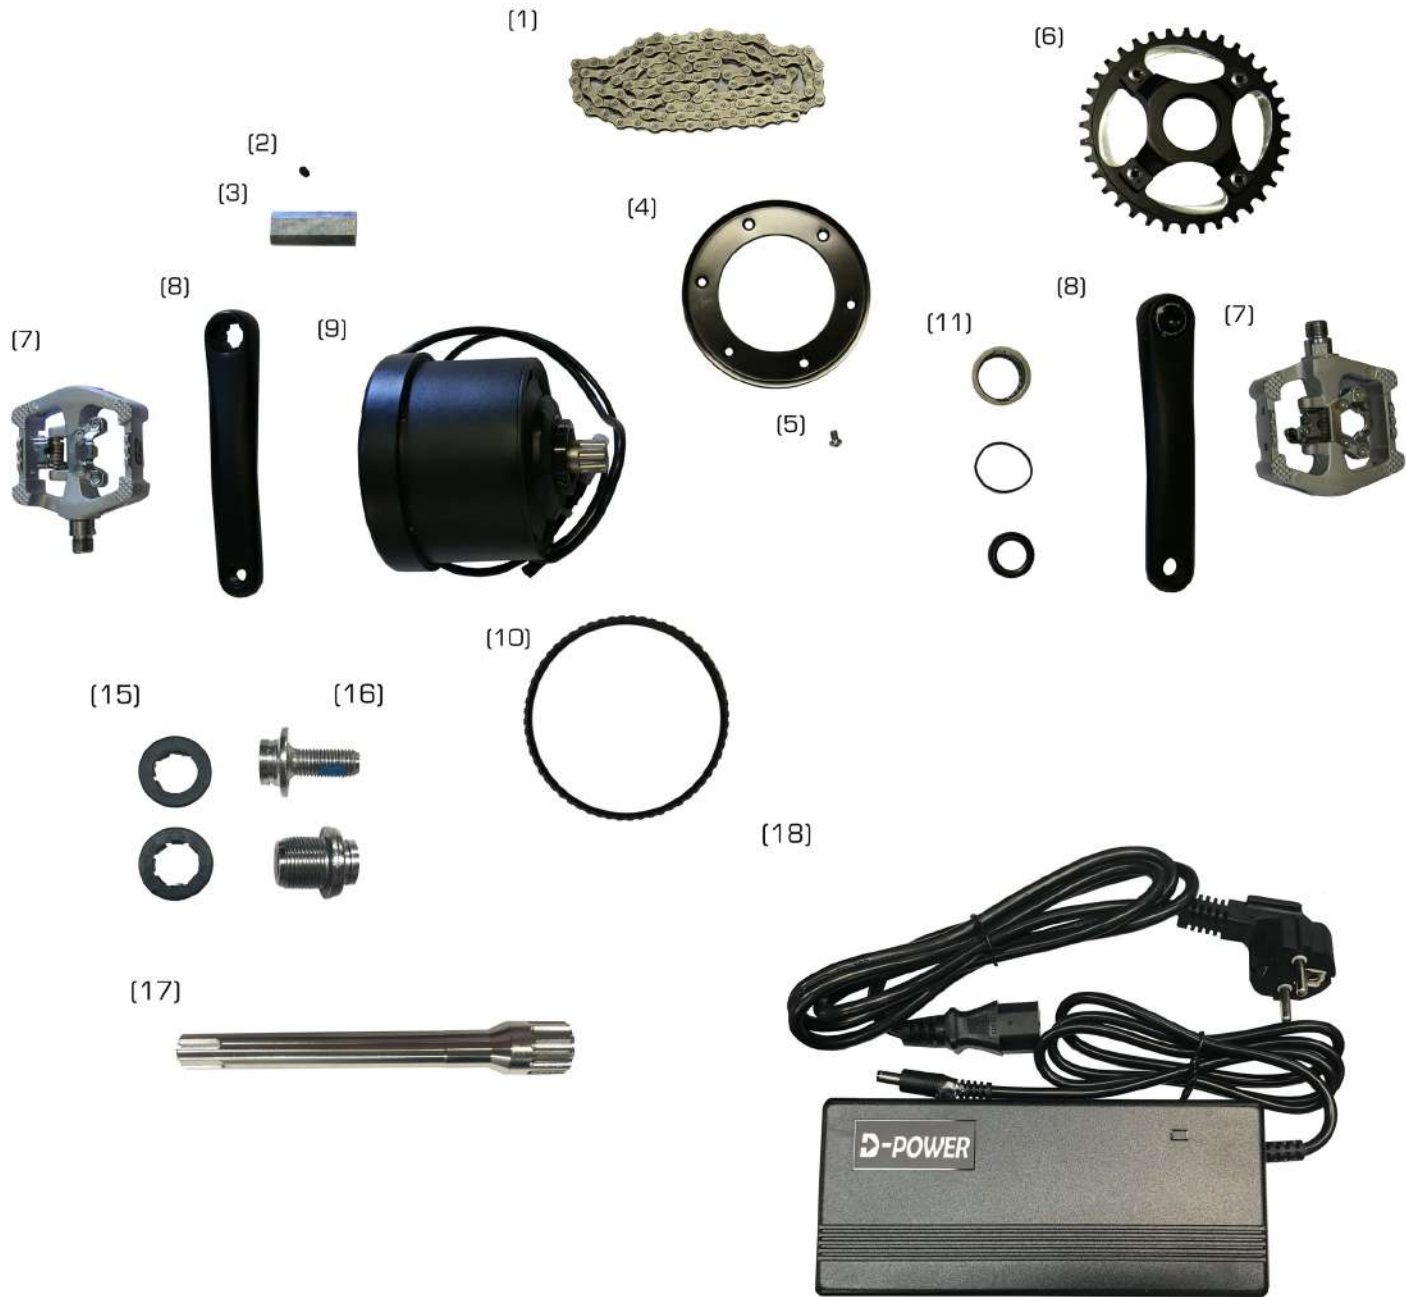

Nº	Reference	Description	Quantity
1	B25C000507	SEALING COVER	4
2	B25C00060220	PLASTIC LOWER BATTERY SUPPORT	1
3	B25C000603	SEAT	1
4	B25C000604	CHASSIS 27,5	1
4	B25C0006054B	CHASSIS 29	1
5	B25M000605	BATTERY	1
6	B25C00060620	DROPPER SEATPOST	1
7	B25C00060720	UPPER BATTERY PLASTIC SUPPORT WITH CLOSER	1
8	B25C000608	REAR SHOCK	1
9	B25M000609	CONTROLLER	1
10	B25C000610	SHOCK SPECIAL SCREW	2
11	B25C000611	SEATPOST CLAMP	1
12	B25C000612	CONTROLLER TO DISPLAY EXTENSION	1