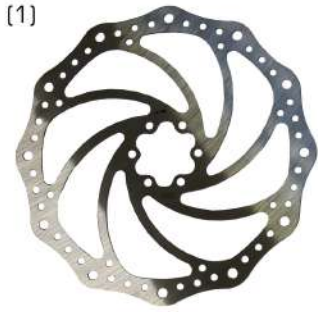

(iva no incluido)

Nº	Reference	Description	Quantity
1	B25C000101	HANDLEBAR PROTECTION PLUG	2
2	B25C000102	HANDLE SET	1
4	B25C000104	TRIGGER TELESCOPIC SEATPOST	1
6	B25C000106	DISPLAY	1
7	B25C000107	SCREW 4x30 ALLEN	2
9	B25C000109	SHIFTER	1
10	B25C000110	HANDLEBAR	1

Nº	Reference	Description	Quantity
1	B25C000201	STEERING AXLE SCREW PROTECTION PLUG	1
2	B25C000202	SCREW 6x30 ALLEN	1
3	B25C000203	SUPERIOR STEERING PLUG	1
4	B25C000204	STEERING SEPARATOR 5 MM	1
5	B25C000205	STEERING SEPARATOR 10 MM	1
6	B25C000206	STEM	1
7	B25C000207	STEERING SEPARATOR 15 MM	1
8	B25C000208	TOP BRACE STEERING	1
9	B25C000209	STEERING RETAINER COVER	1
10	B25C000210	SEPARATOR WASHER 0.3x33x29	1
11	B25C000211	STEERING CENTER WASHER 30x29x5	1
12	B25C000212	TOP STEERING BEARING 41x30x7	1
13	B25C000213	OCTOPUS	1
14	B25C000214	SCREW 6x16 ALLEN	7
15	B25C000215	LOWER STEERING BEARING 46x33x7	1
16	B25C000216	STEERING CENTRAL LOWER COVER 46x30x6	1
17	B25C000217	STEERING TUBE	1
18	B25C000218	BOTTOM BRACE STEERING	1

Nº	Reference	Description	Quantity
1	B25C000301	CASSETTE	1
2	B25C000302	CASSETTE SEPARATION WASHER 41x35x1	1
3	B25C000303	TYRE 27,5"	1
3	B25C000303B	TYRE 29"	1
4	B25C000304	REAR WHEEL 27,5"	1
4	B25C000304B	REAR WHEEL 29"	1
5	B25C000305	INNER TUBE 27,5"	1
5	B25C000305B	INNER TUBE 29"	1
6	B25C000306	SCREW 5x10 TORCH	6
7	B25C000307	REAR BRAKE DISC 180 Ø	1
8	B25C00030820	REAR WHEEL AXLE	1
9	B25C000309	REAR WHEEL SENSOR MAGNET	1

Nº	Reference	Description	Quantity
1	B25C000401	FRONT BRAKE DISC 203 Ø	1
2	B25C000306	SCREW 5x10 TORCH	6
3	B25C000303	TYRE 27,5"	1
3	B25C000303B	TYRE 29"	1
4	B25C000404	FRONT WHEEL 27,5"	1
4	B25C000404B	FRONT WHEEL 29"	1
5	B25C000305	INNER TUBE 27,5"	1
5	B25C000305B	INNER TUBE 29"	1
6	B25C000406	SCREW AXLE FRONT WHEEL	2
7	B25C000407	FRONT WHEEL AXLE	1